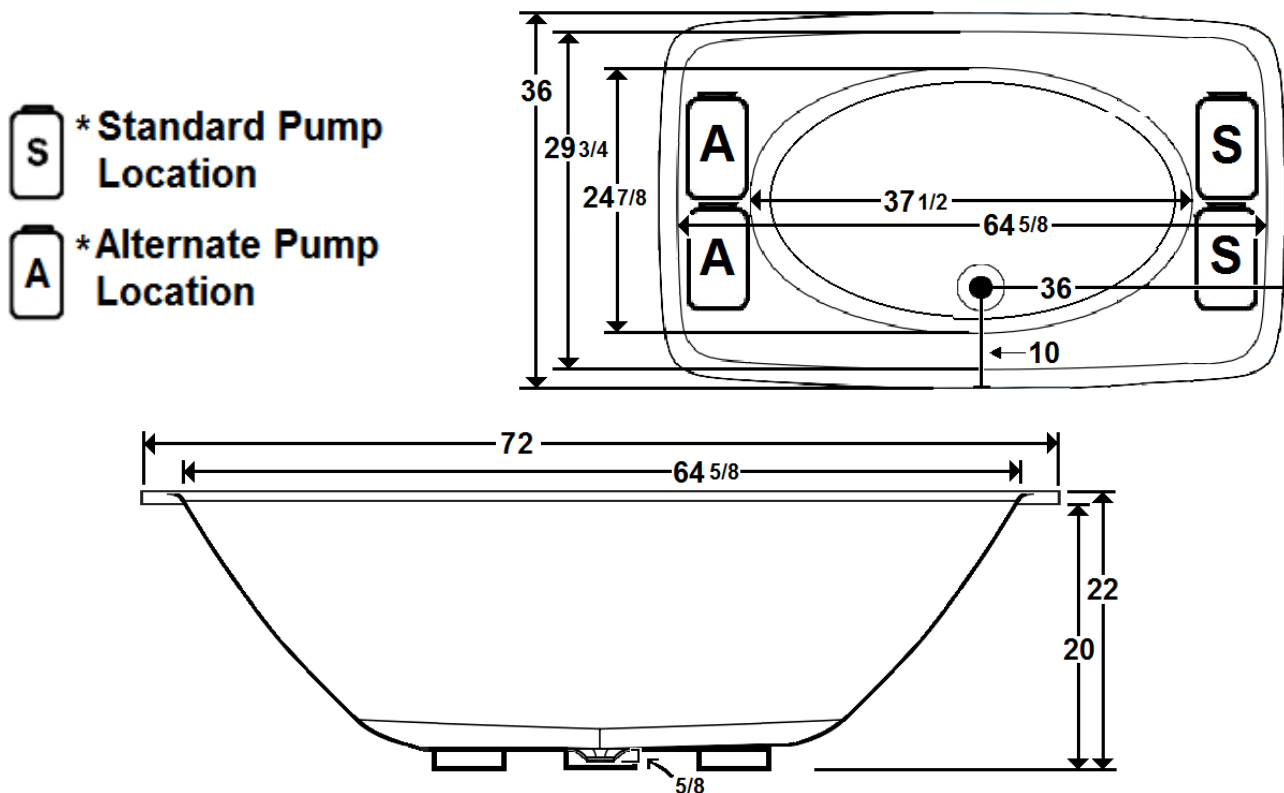

## 72" x 36" Drop-In Acrylic Combo Bath

Model Number  
**7236SWA064**  
Drop-In Combo Bath in White

**\*All dimensions are +/- 1/2" and subject to change without notice\***

### Technical Information

- Weight: 139 lbs.
- Water Depth to Overflow: 16 1/4"
- Water Operating Level:
- Water Capacity: 85 gal.
- Sump Dimension: 37 1/2" x 24 7/8"